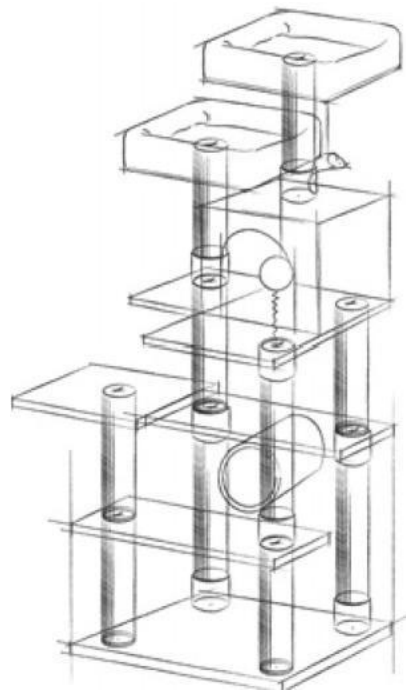

Dedicated sample showroom, connecting inspiration with the market

Immersive Design Lab: From Vision to Reality in One Step

- 1,000m² Cat Tree Showcase: Hundreds of classic and innovative models on display—spanning heights, modular builds, fabrics, and styles—for hands-on exploration of craftsmanship and design.
- Instant Customization Zone: Fabric swatches, sisal samples, board materials, and hardware selectors enable on-site tailoring for global markets—fine-tuning structure, visuals, and packaging.
- Your Product Incubator: More than a showroom—a living lab bridging ideas, markets, and production.