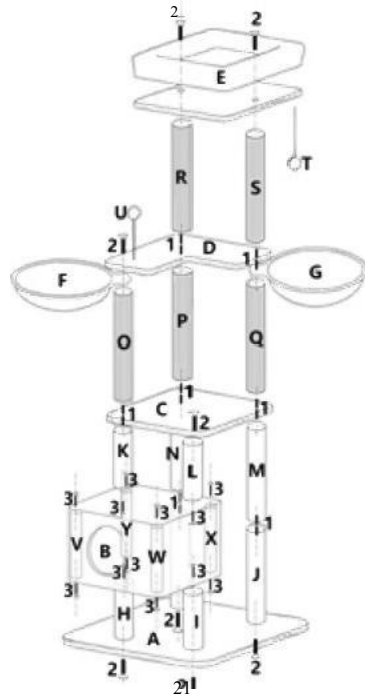

Dedicated sample showroom, connecting inspiration with the market

Immersive Design Lab: From Vision to Reality in One Step

- 1,000m² Cat Tree Showcase: Hundreds of classic and innovative models on display—spanning heights, modular builds, fabrics, and styles—for hands-on exploration of craftsmanship and design.
- Instant Customization Zone: Fabric swatches, sisal samples, board materials, and hardware selectors enable on-site tailoring for global markets—fine-tuning structure, visuals, and packaging.
- Your Product Incubator: More than a showroom—a living lab bridging ideas, markets, and production.