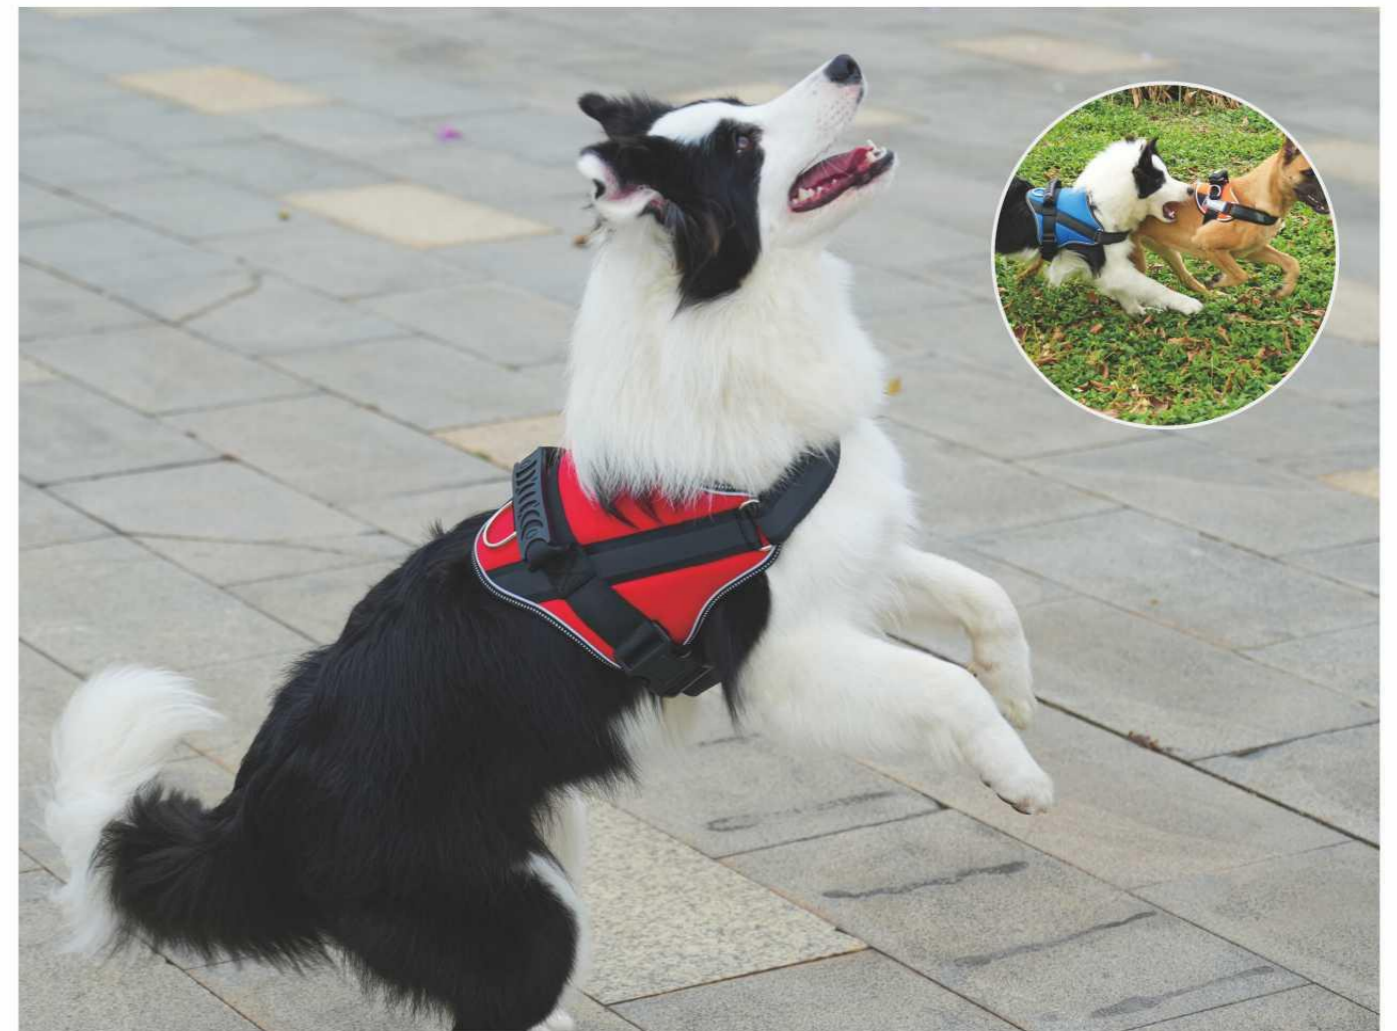

Essential Harness

HS2030

Size	Neck Girth	Chest Girth
S	38-46cm	40-55cm
M	46-54cm	59-76cm
L	50-60cm	76-93cm