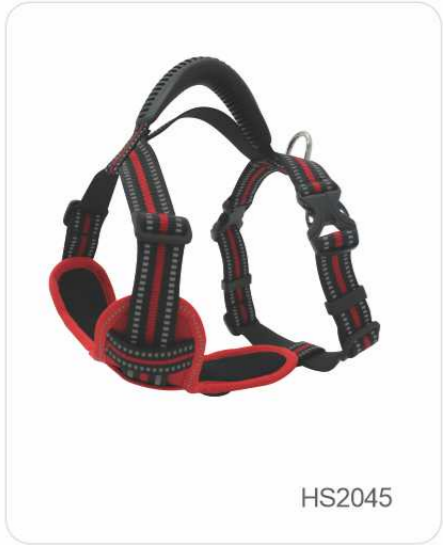

HS2042

HS2045